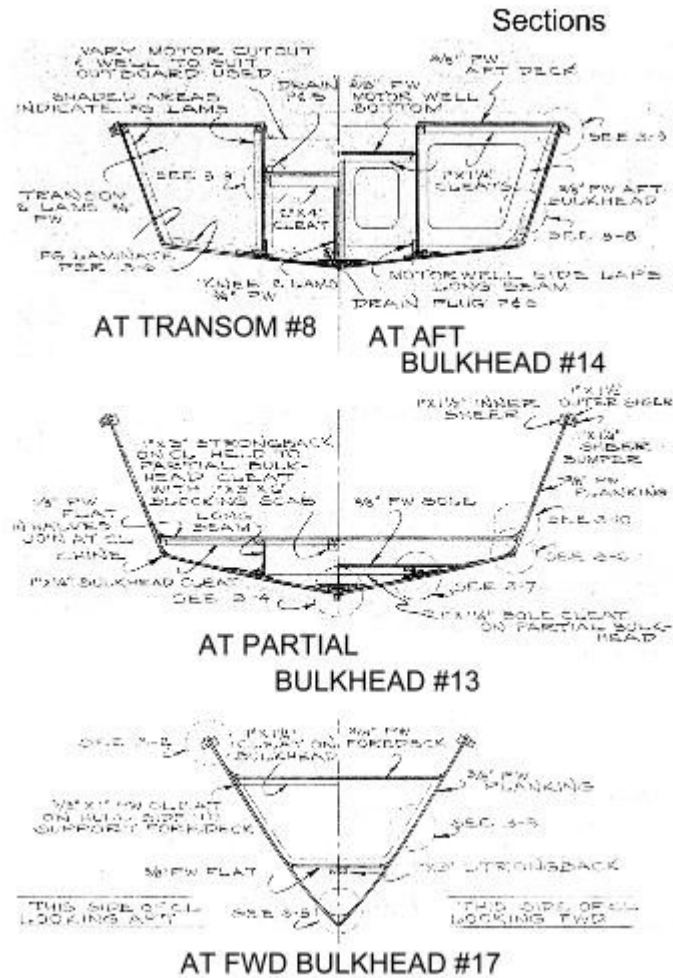

## Sections through the hull

Note: The freeboard can be increased to that of the Cabin Skiff using the Raised Bulwark Patterns.

Deadrise at the transom: 7°

Bottom width: 5'0"