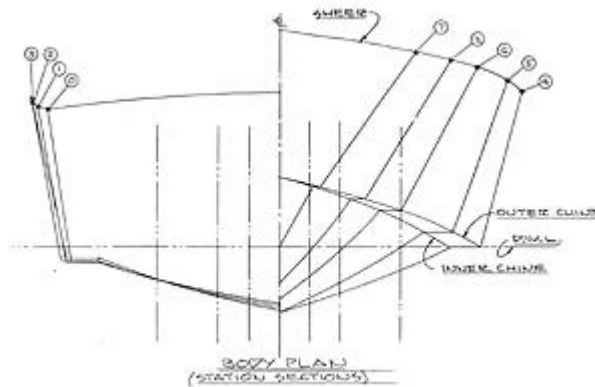

# Mackinaw Notes

- Trailable
- Cabin sleeps two
- Spacious Self-bailing cockpit
- Outboard or I/O power

Special chine design above is easy to fabricate