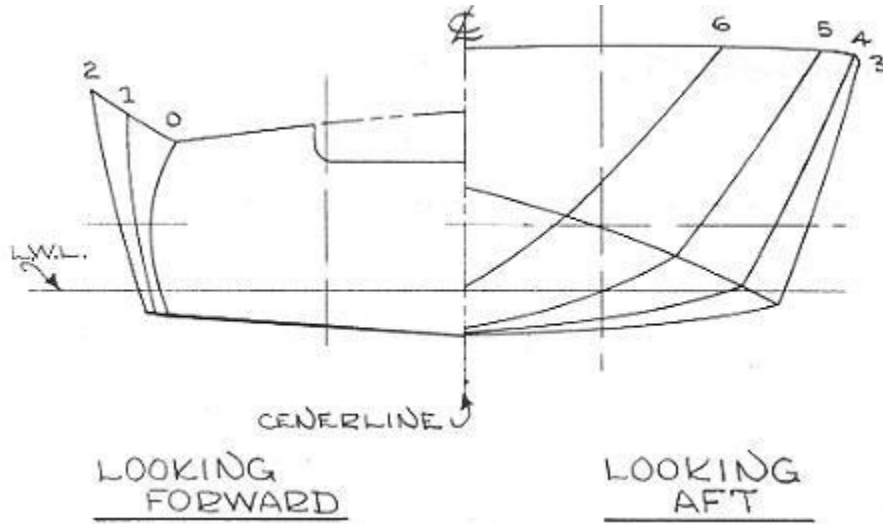

Zip Notes

Sections drawing

Deadrise @ transom = 5°